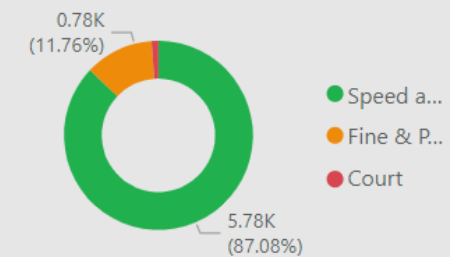

• CSEO – Dashboard – 1 January 2023 to date

CSEO Activity Dashboard

Outcomes are dependent on previous convictions and history

5,784.00
No. Speed awareness co...

781.00
No. Fine & Points

77.00
No. Court

586
No. of Locations

Location	Year	Month	Speed awareness course	Fine & Points	Court	CPT	Area Board
Wilton - The Avenue	2023	August	102.00	31.00	4.00	Salisbury	South West Wi
Cricklade - Spital Lane	2023	April	80.00	10.00	0.00	RWB	RWB
Tilshhead - Candown Road	2023	August	78.00	10.00	1.00	Amesbury	Stonehenge
Coombe Bissett - Deegan House	2023	July	71.00	9.00	0.00	Salisbury	Southern Wilts
Harnham - Lime Kiln Way	2023	October	71.00	7.00	0.00	Salisbury	Salisbury
Coombe Bissett - Deegan House	2023	August	69.00	9.00	0.00	Salisbury	Southern Wilts
Coombe Bissett - Deegan House	2023	June	64.00	8.00	0.00	Salisbury	Southern Wilts
Coombe Bissett - Deegan House	2023	September	64.00	5.00	1.00	Salisbury	Southern Wilts
Downton Road - (Project Zero RPU)	2023	September	61.00	2.00	1.00	Salisbury	Salisbury
Sutton Benger - B4069 No. 2 Box Cottage	2023	June	61.00	3.00	0.00	Chippenham	Chippenham
Ogbourne St Andrew	2023	April	60.00	4.00	0.00	Devizes	Marlborough
Enford - Old Vicarage	2023	September	57.00	12.00	1.00	Amesbury	Pewsey
Harnham - Portland Avenue	2023	September	56.00	5.00	1.00	Salisbury	Salisbury
Enford - Old Vicarage	2023	August	54.00	5.00	0.00	Amesbury	Pewsey
Wilton - The Avenue	2023	October	54.00	26.00	3.00	Salisbury	Southern Wilts
Total			5,784.0	781.00	77.00		0

Activity by Area Board

Activity by CPT

Outcomes