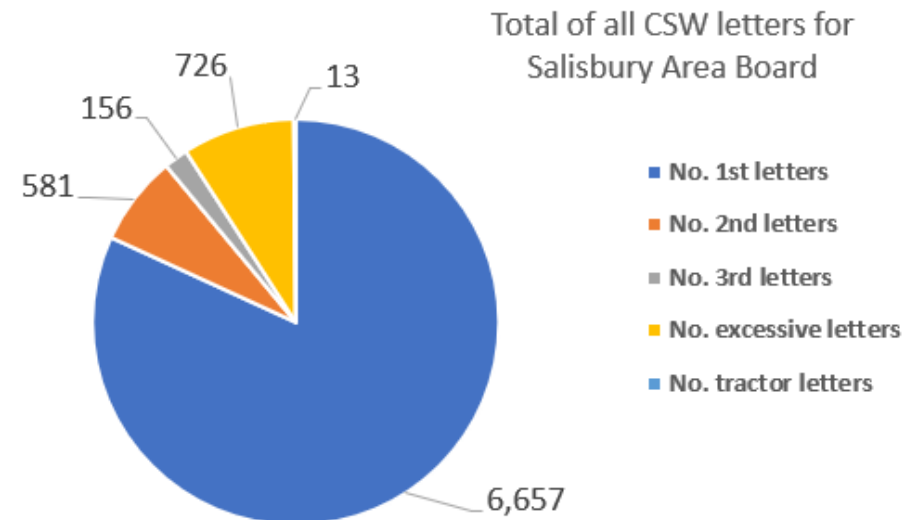

WILTSHIRE POLICE

Road Safety update – South West Wiltshire Area Board

Wednesday 29 November 2023

Keeping Wiltshire Safe

• #FATAL5 education

In the UK, more than

200 people die

every year, in a drink-drive related crash

• Community Road Safety Team; what we do

• CSW South West area - Data since July 2020 to 14 October 2023

Team	No. 1st letters	No. 2nd letters	No. 3rd letters	No. excessive letters	No. tractor letters	Total letters	No. of watches	Average speeders %
Harnham	4379	325	91	584	7	5386	216	7.5%
Landford	1502	165	47	88	6	1808	156	11.6%
Milford Mill	776	91	18	54	0	939	74	5.9%
Grand Total	6657	581	156	726	13	8133	446	8.7%