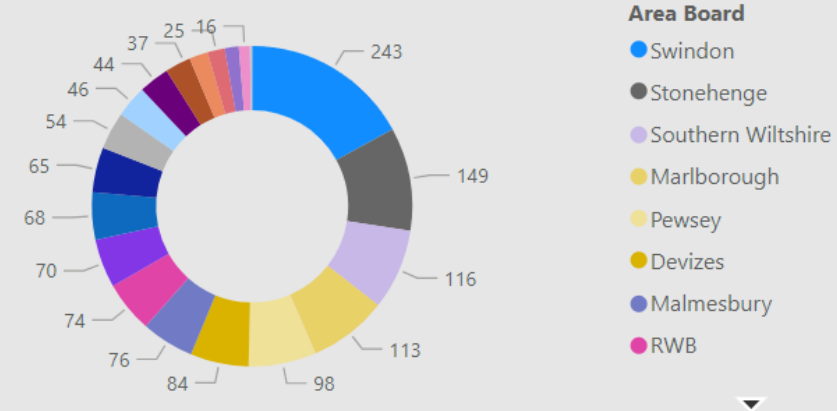

5,784.00
No. Speed awareness co...

781.00
No. Fine & Points

77.00
No. Court

586
No. of Locations

Location	Year	Month	Speed awareness course	Fine & Points	Court	CPT	Area Board
Wilton - The Avenue	2023	August	102.00	31.00	4.00	Salisbury	South West Wi
Cricklade - Spital Lane	2023	April	80.00	10.00	0.00	RWB	RWB
Tilshhead - Candown Road	2023	August	78.00	10.00	1.00	Amesbury	Stonehenge
Coombe Bissett - Deegan House	2023	July	71.00	9.00	0.00	Salisbury	Southern Wilts
Harnham - Lime Kiln Way	2023	October	71.00	7.00	0.00	Salisbury	Salisbury
Coombe Bissett - Deegan House	2023	August	69.00	9.00	0.00	Salisbury	Southern Wilts
Coombe Bissett - Deegan House	2023	June	64.00	8.00	0.00	Salisbury	Southern Wilts
Coombe Bissett - Deegan House	2023	September	64.00	5.00	1.00	Salisbury	Southern Wilts
Downton Road - (Project Zero RPU)	2023	September	61.00	2.00	1.00	Salisbury	Salisbury
Sutton Benger - B4069 No. 2 Box Cottage	2023	June	61.00	3.00	0.00	Chippenham	Chippenham
Ogbourne St Andrew	2023	April	60.00	4.00	0.00	Devizes	Marlborough
Enford - Old Vicarage	2023	September	57.00	12.00	1.00	Amesbury	Pewsey
Harnham - Portland Avenue	2023	September	56.00	5.00	1.00	Salisbury	Salisbury
Enford - Old Vicarage	2023	August	54.00	5.00	0.00	Amesbury	Pewsey
Wilton - The Avenue	2023	October	54.00	26.00	3.00	Salisbury	Southern Wilts
Total			5,784.0	781.00	77.00		0

Activity by Area Board

Activity by CPT

Outcomes

• CSEO – South West Area Board - 1 January 2023 to date

CSEO Activity Dashboard

Outcomes are dependent on previous convictions and history

382.00
No. Speed awareness co...