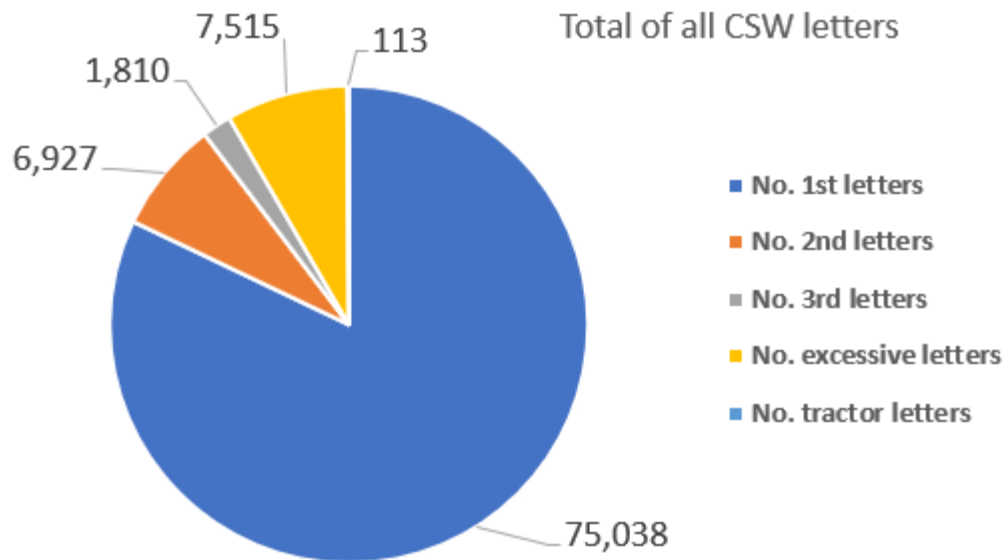

WILTSHIRE POLICE

Road Safety update – South West Wiltshire Area Board

Wednesday 29 November 2023

Keeping Wiltshire Safe

• #FATAL5 education

In the UK, more than

200 people die

every year, in a drink-drive related crash

• Community Road Safety Team; what we do

• CSW South West area - Data since July 2020 to 14 October 2023

Team	No. 1st letters	No. 2nd letters	No. 3rd letters	No. excessive letters	No. tractor letters	Total letters	No. of watches	Average speeders %
Harnham	4379	325	91	584	7	5386	216	7.5%
Landford	1502	165	47	88	6	1808	156	11.6%
Milford Mill	776	91	18	54	0	939	74	5.9%
Grand Total	6657	581	156	726	13	8133	446	8.7%