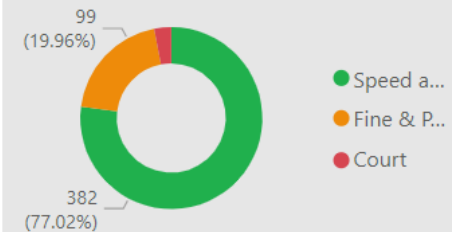

• CSEO – South West Area Board - 1 January 2023 to date

CSEO Activity Dashboard

Outcomes are dependent on previous convictions and history

382.00
No. Speed awareness co...

99.00
No. Fine & Points

15.00
No. Court

32
No. of Locations

Location	Year	Month	Speed awareness course	Fine & Points	Court	CPT	Area Board
Wilton - The Avenue	2023	August	102.00	31.00	4.00	Salisbury	South West Wilt
Wilton - The Avenue	2023	January	46.00	9.00	4.00	Salisbury	South West Wilt
Wilton - The Avenue	2023	February	42.00	23.00	6.00	Salisbury	South West Wilt
Wilton - The Avenue	2023	July	36.00	4.00	0.00	Salisbury	South West Wilt
Wilton - The Avenue	2023	September	30.00	9.00	1.00	Salisbury	South West Wilt
Wilton - The Avenue	2023	April	23.00	7.00	0.00	Salisbury	South West Wilt
Tisbury - Hill Street Cottage	2023	June	16.00	6.00	0.00	Warminster	South West Wilt
Tisbury - Hill Street Cottage	2023	August	13.00	3.00	0.00	Warminster	South West Wilt
Tisbury - Hill Street Cottage	2023	September	12.00	1.00	0.00	Warminster	South West Wilt
Wilton - The Avenue	2023	October	11.00	1.00	0.00	Salisbury	South West Wilt
Durrington - Lisnagarvey	2023	August	9.00	0.00	0.00	Amesbury	South West Wilt
Edington - 14 Westbury Road	2023	September	8.00	2.00	0.00	Warminster	South West Wilt
Quidhampton - Bullnose	2023	August	6.00	1.00	0.00	Salisbury	South West Wilt
Tisbury - Hill Street Cottage	2023	July	6.00	2.00	0.00	Warminster	South West Wilt
Quidhampton	2023	April	4.00	0.00	0.00	Salisbury	South West Wilt
Dinton - Hindon Road	2023	July	3.00	0.00	0.00	Salisbury	South West Wilt
Hill Deverill - Bus	2023	October	3.00	0.00	0.00	Warminster	South West Wilt
Total			382.00	99.00	15.00		

Activity by CPT

Outcomes