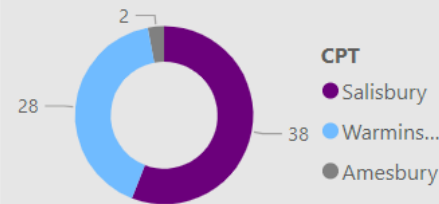

Activity by CPT