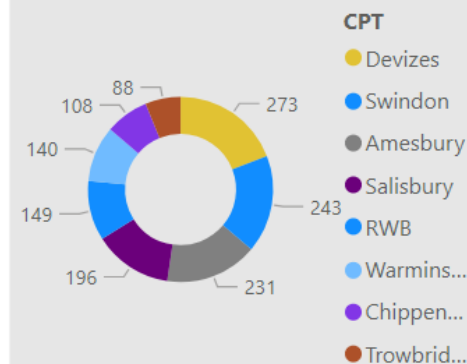

Activity by CPT